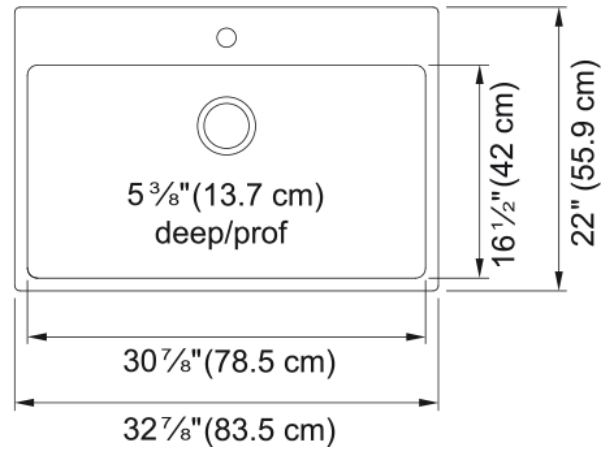

## Brookmore ADA Sink - BSL2233-ADA-1N | 101.0689.856

### Technical Data

#### Product Dimensions

Exterior size: right to left	32.874
Exterior size: front to back	22.008
Large bowl size: right to left	30.906
Large bowl size: front to back	16.535
Large bowl: depth	5.5